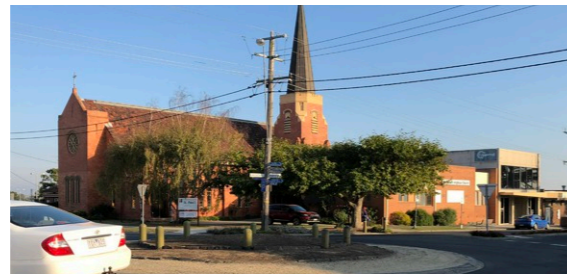

NEW FOYER AND HOSPITALITY WITH FACILITIES MISSIONAL MASTERPLAN TO CONSTRUCTION St Peter's Leongatha

With its key location in Leongatha town centre, St Peter's Anglican Church had an opportunity to connect with the passing townsfolk. This new glazed foyer will connect the social life of the church and provide hospitality from its new kitchen. A multi-purpose room can act as a creche during services. This project will enable the church to position itself as an active leader in the community.

Design features include:

- New paved forecourt below existing trees.
- Large multi-purpse foyer for catered events.
- Seperate room for small children and parents
- New catering kitchen
- New toilet facilities

project datasheet

Studio B Architects t. 03 9486 4425 www.studiob.net.au