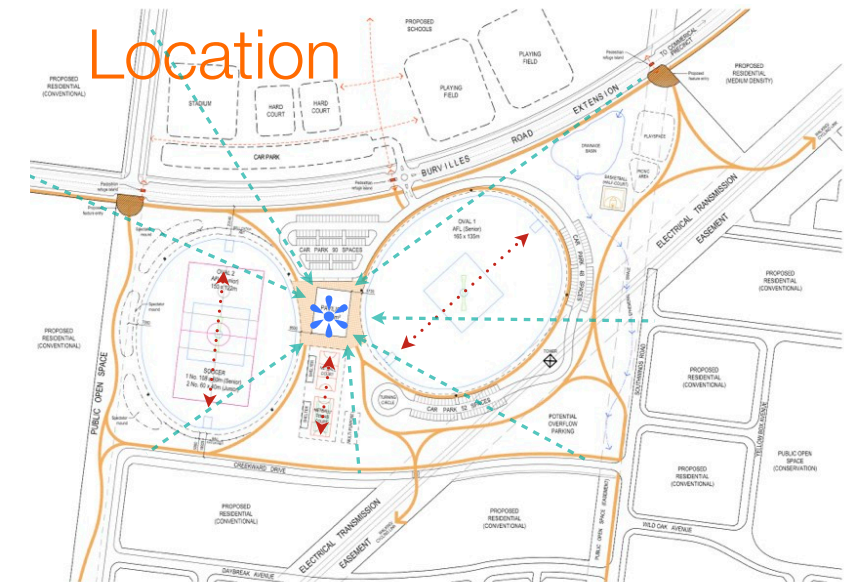

# REGIONAL SPORTS PAVILION CONCEPT DESIGN Armstrong Creek Sports Pavilion

## Description of complex:

- Regional pavilion and community hub for new Greater Geelong suburb
- Carried out in collaboration with InsideEdge sports consultants

## Design features include:

- Designed to meet team changing and sports community needs and to serve 2 ovals and netball / volleyball courts
- Sustainably designed including thermal chimneys for ventilation with cooling labyrinth
- Viewing terraces and social room focus centrally on to both ovals