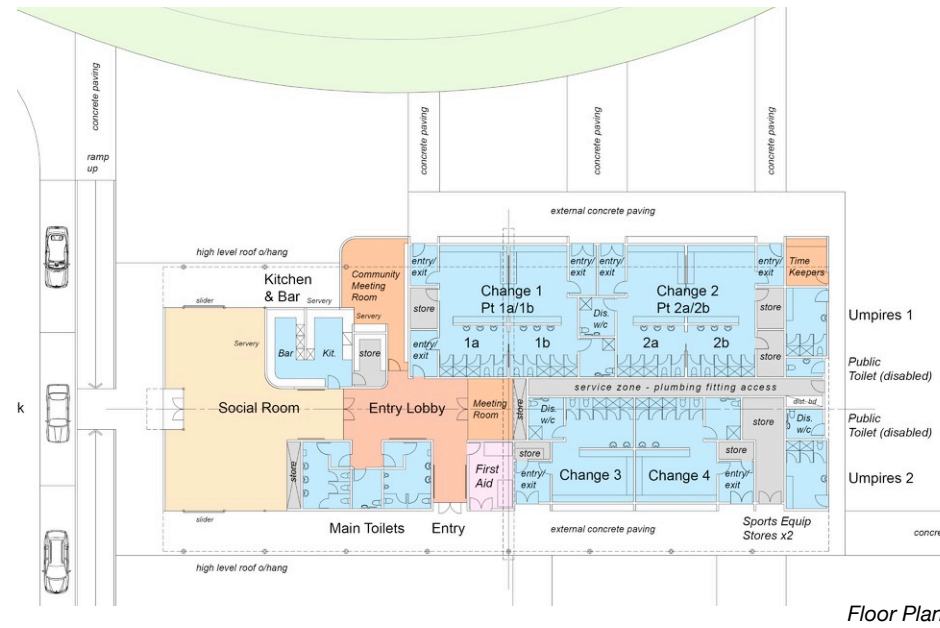

# REGIONAL SPORTS PAVILION CONCEPT DESIGN Armstrong Creek Sports Pavilion

## Description of complex:

- Regional pavilion and community hub for new Greater Geelong suburb
- Carried out in collaboration with InsideEdge sports consultants

## Design features include:

- Designed to meet team changing and sports community needs and to serve 2 ovals and netball / volleyball courts
- Sustainably designed including thermal chimneys for ventilation with cooling labyrinth
- Viewing terraces and social room focus centrally on to both ovals