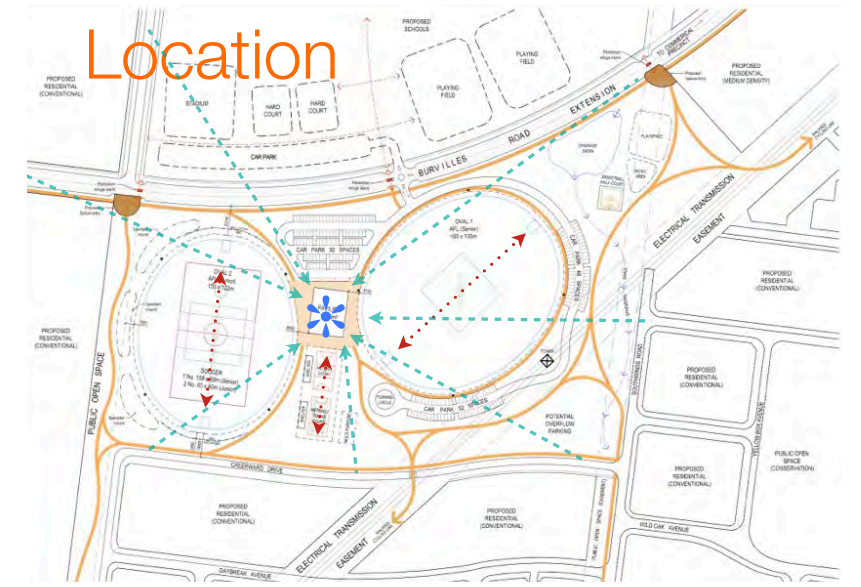

REGIONAL SPORTS PAVILION CONCEPT DESIGN Armstrong Creek Sports Pavilion

Description of complex:

- Regional pavilion and community hub for new Greater Geelong suburb
- Carried out in collaboration with InsideEdge sports consultants

Design features include:

- Designed to meet team changing and sports community needs and to serve 2 ovals and netball / volleyball courts
- Sustainably designed including thermal chimneys for ventilation with cooling labyrinth
- Viewing terraces and social room focus centrally on to both ovals