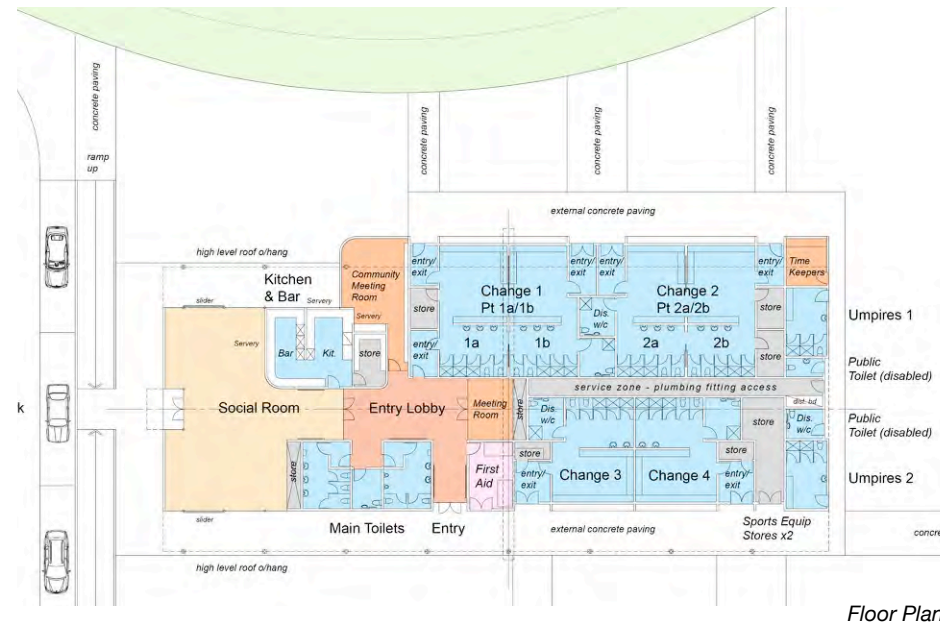

REGIONAL SPORTS PAVILION CONCEPT DESIGN Armstrong Creek Sports Pavilion

Description of complex:

- Regional pavilion and community hub for new Greater Geelong suburb
- Carried out in collaboration with InsideEdge sports consultants

Design features include:

- Designed to meet team changing and sports community needs and to serve 2 ovals and netball / volleyball courts
- Sustainably designed including thermal chimneys for ventilation with cooling labyrinth
- Viewing terraces and social room focus centrally on to both ovals